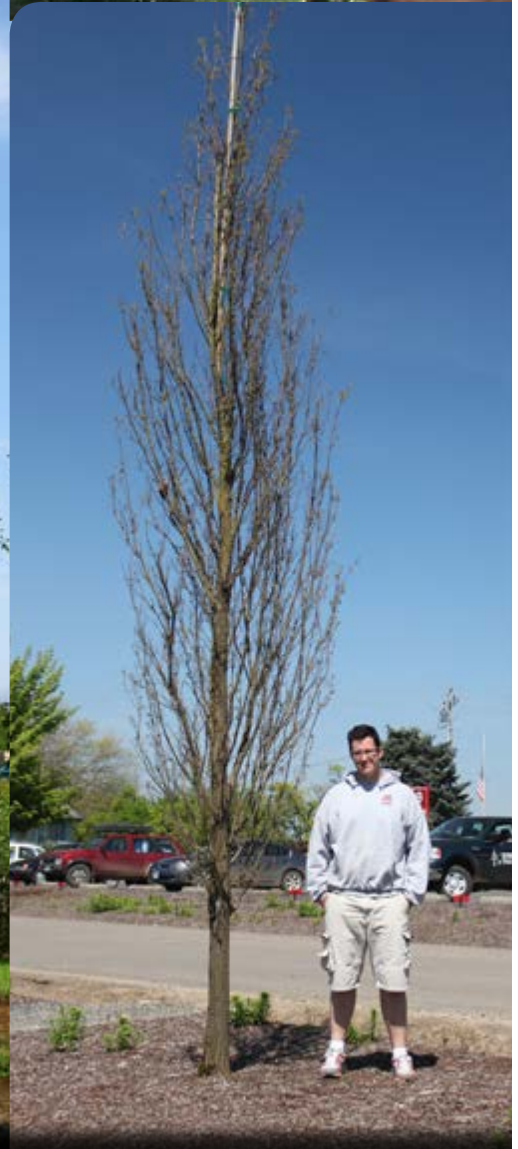

Skinny Genes® Oak

Quercus x bimundorum 'JFS-KW2QX' PP 24442

Zone: 4
Height: 45'
Spread: 10'
Shape: Columnar, tightly fastigate
Foliage: Dark green, glossy
Fall Color: Yellow to tawny yellow

Columnar and fastigate in form, this hybrid of English x White Oak is the narrowest yet. Glossy, very dark green foliage is mildew resistant and clean through the summer months before turning yellow in autumn. A living exclamation point, this slender spire was selected from second-generation seedlings of a sister of Crimson Spire™.