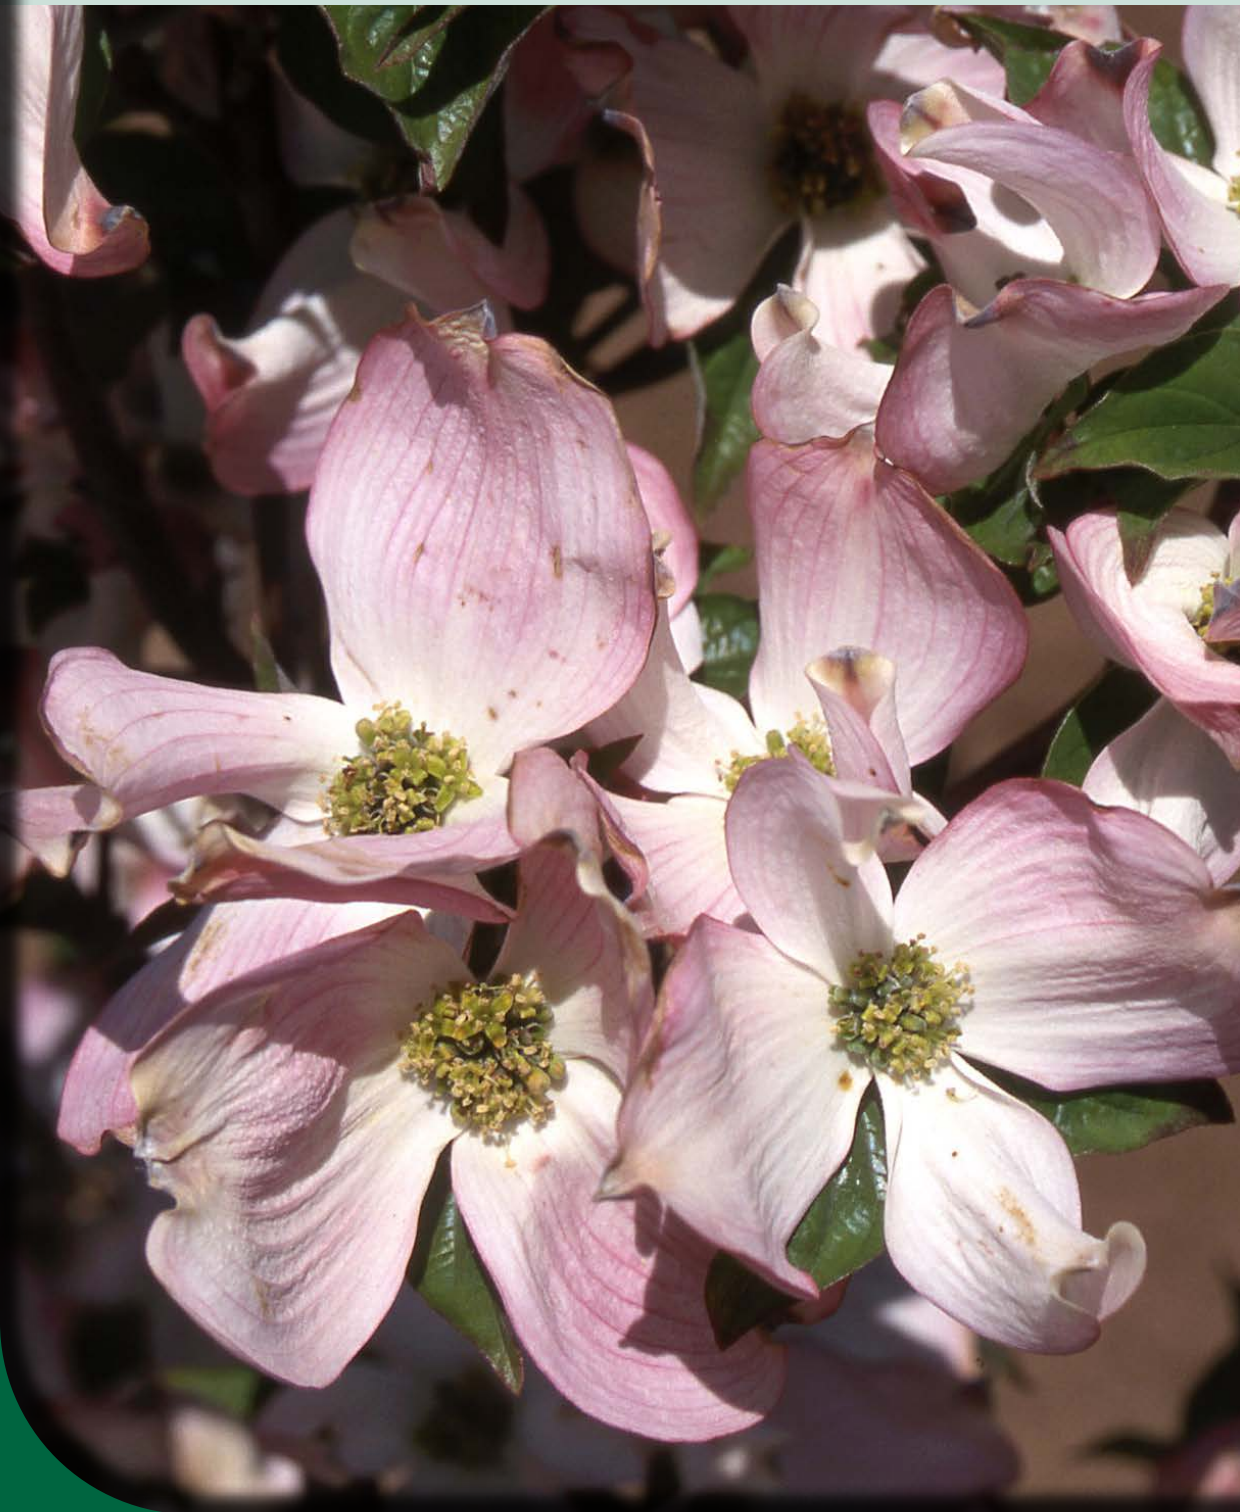

Prairie Pink Dogwood

Cornus florida 'Prairie Pink'

Zone: 6
Height: 20'
Spread: 20'
Shape: Upright spreading, rounded crown
Foliage: Glossy green
Fall Color: Orange red to purple red
Flower: Light pink

Soft pink flowers cover the tree in spring and give way to thick glossy leaves that resist the tough climate of the plains. Selected at Kansas State University as a top performer for the Great Plains.