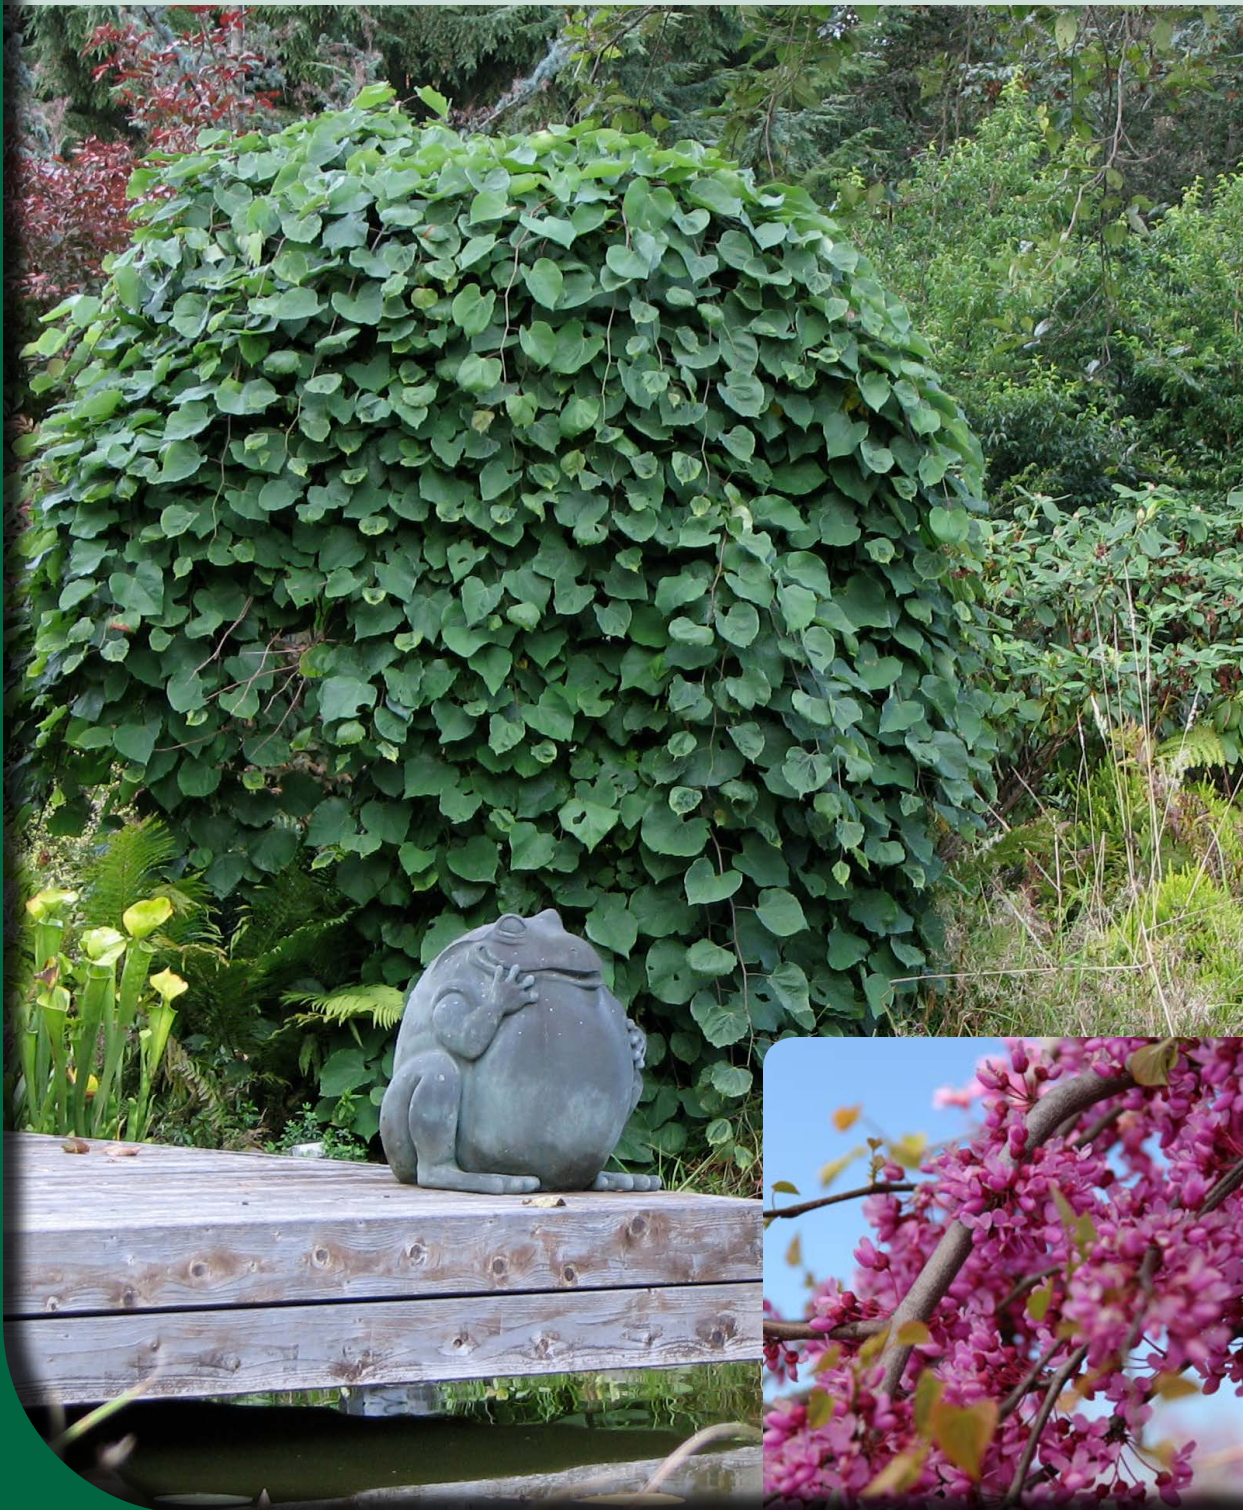

# Lavender Twist® Redbud

*Cercis canadensis* 'Covey'

**Zone:** 5  
**Height:** 7'  
**Spread:** 8'  
**Shape:** Weeping  
**Foliage:** Medium green  
**Fall Color:** Yellow  
**Flower:** Magenta buds open rosy pink

Elegant and graceful, weeping and compact, this plant creates a great feature in a small garden. Springtime's tight clusters of bright magenta buds open to reveal rosy pink flowers. Slightly zigzagging branches cascade to form lattice work curtains of heart-shaped foliage.