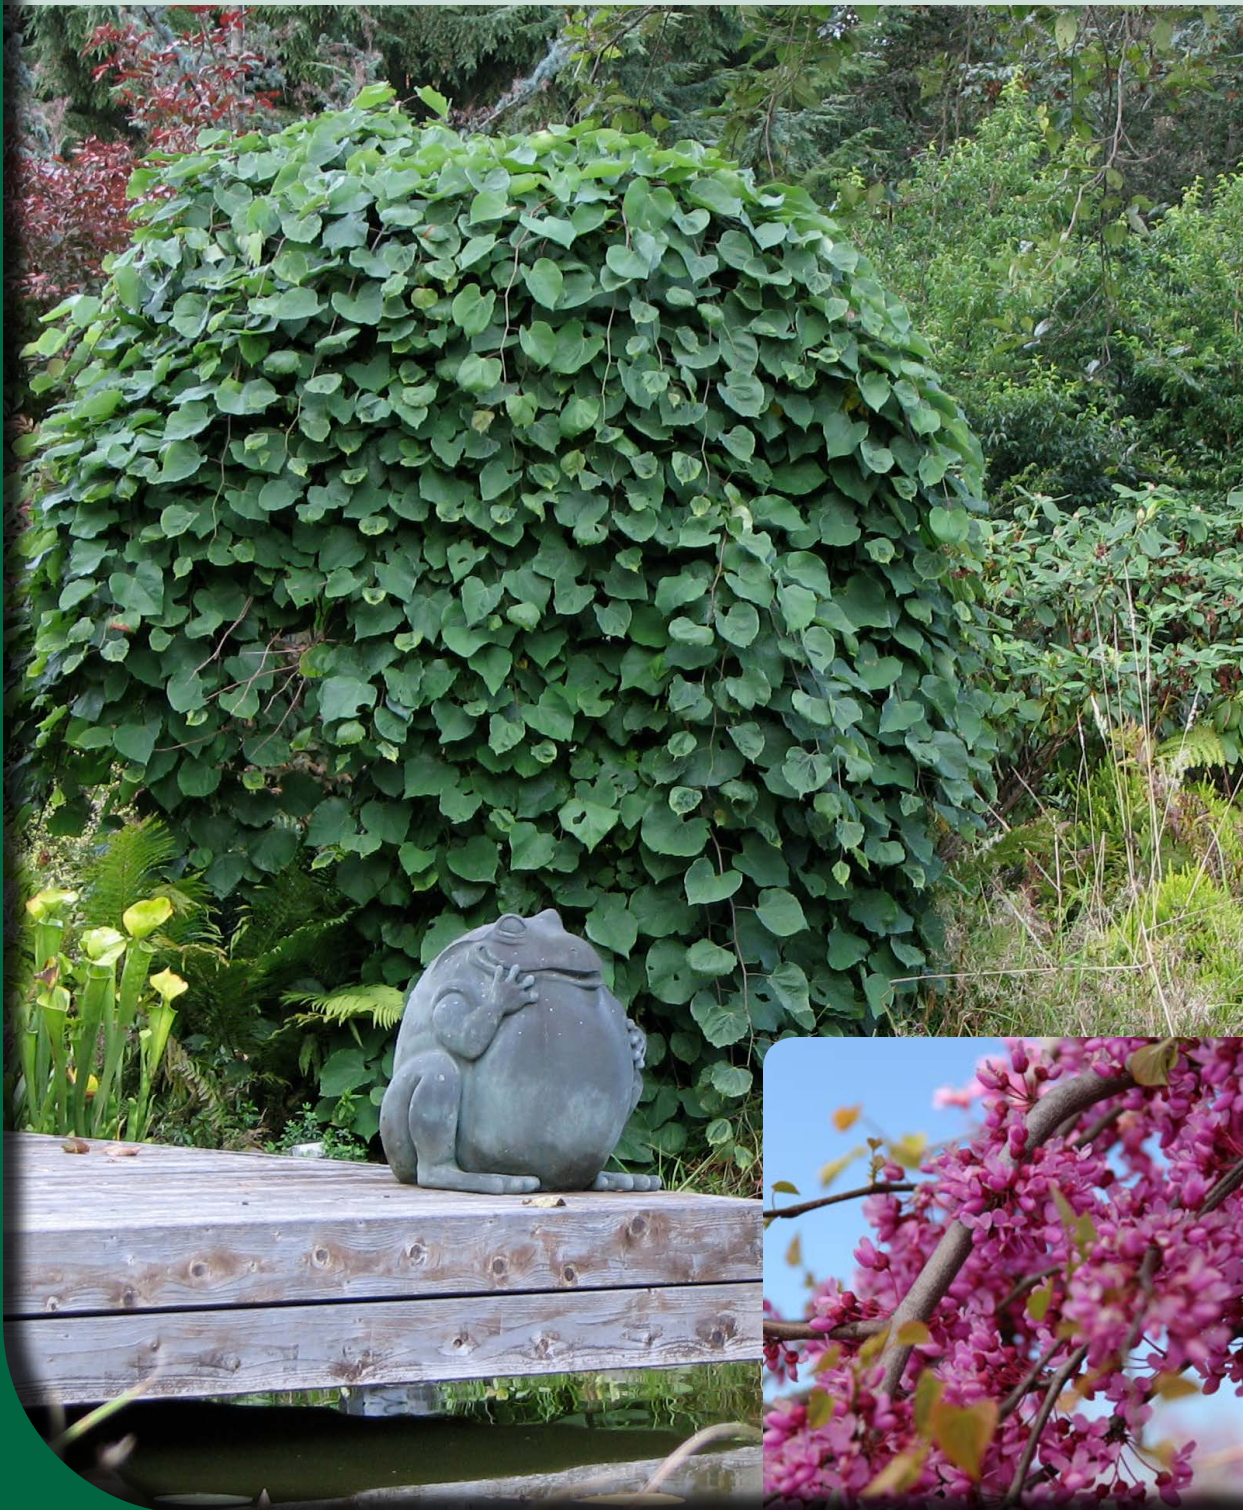

Lavender Twist® Redbud

Cercis canadensis 'Covey'

Zone: 5
Height: 7'
Spread: 8'
Shape: Weeping
Foliage: Medium green
Fall Color: Yellow
Flower: Magenta buds open rosy pink

Elegant and graceful, weeping and compact, this plant creates a great feature in a small garden. Springtime's tight clusters of bright magenta buds open to reveal rosy pink flowers. Slightly zigzagging branches cascade to form lattice work curtains of heart-shaped foliage.