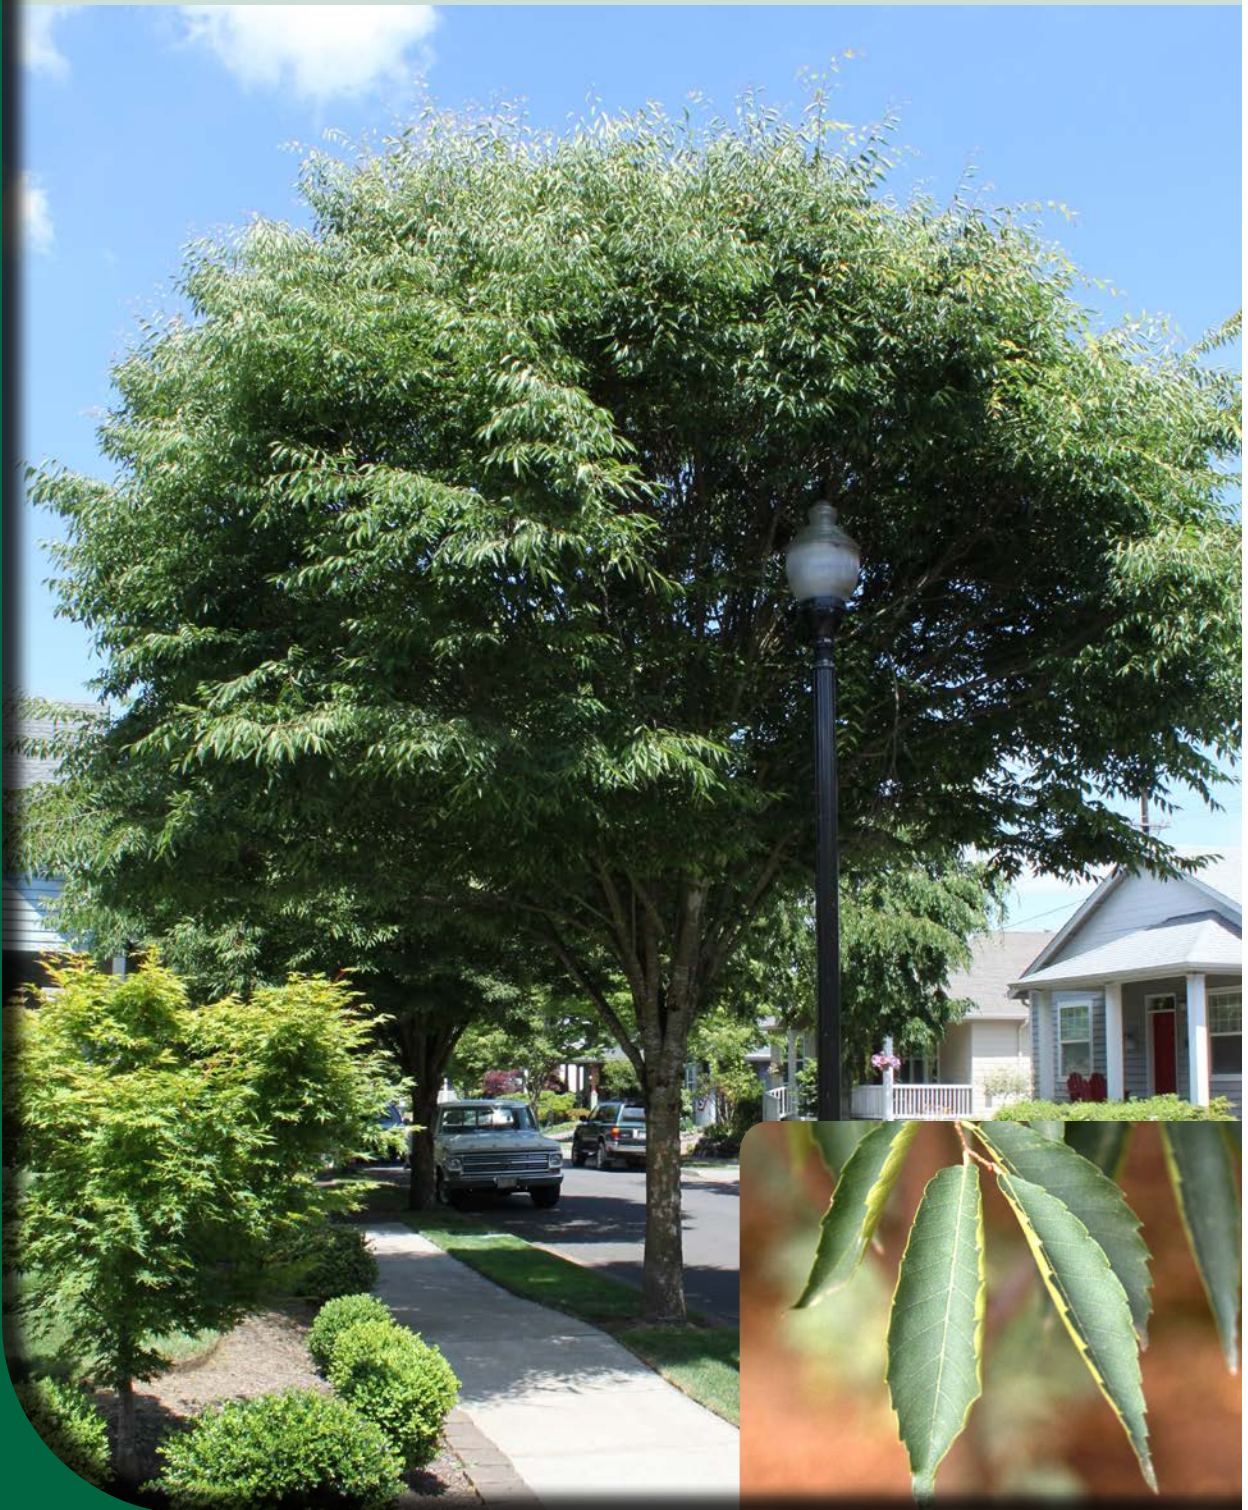

# Green Vase® Zelkova

*Zelkova serrata* 'Green Vase'

**Zone:** 5  
**Height:** 45'  
**Spread:** 30'  
**Shape:** Vase with upright arching branches  
**Foliage:** Green  
**Fall Color:** Orange

A vigorous Zelkova selection, producing a taller, more graceful tree than 'Village Green'. Its finer textured foliage produces dappled shade.