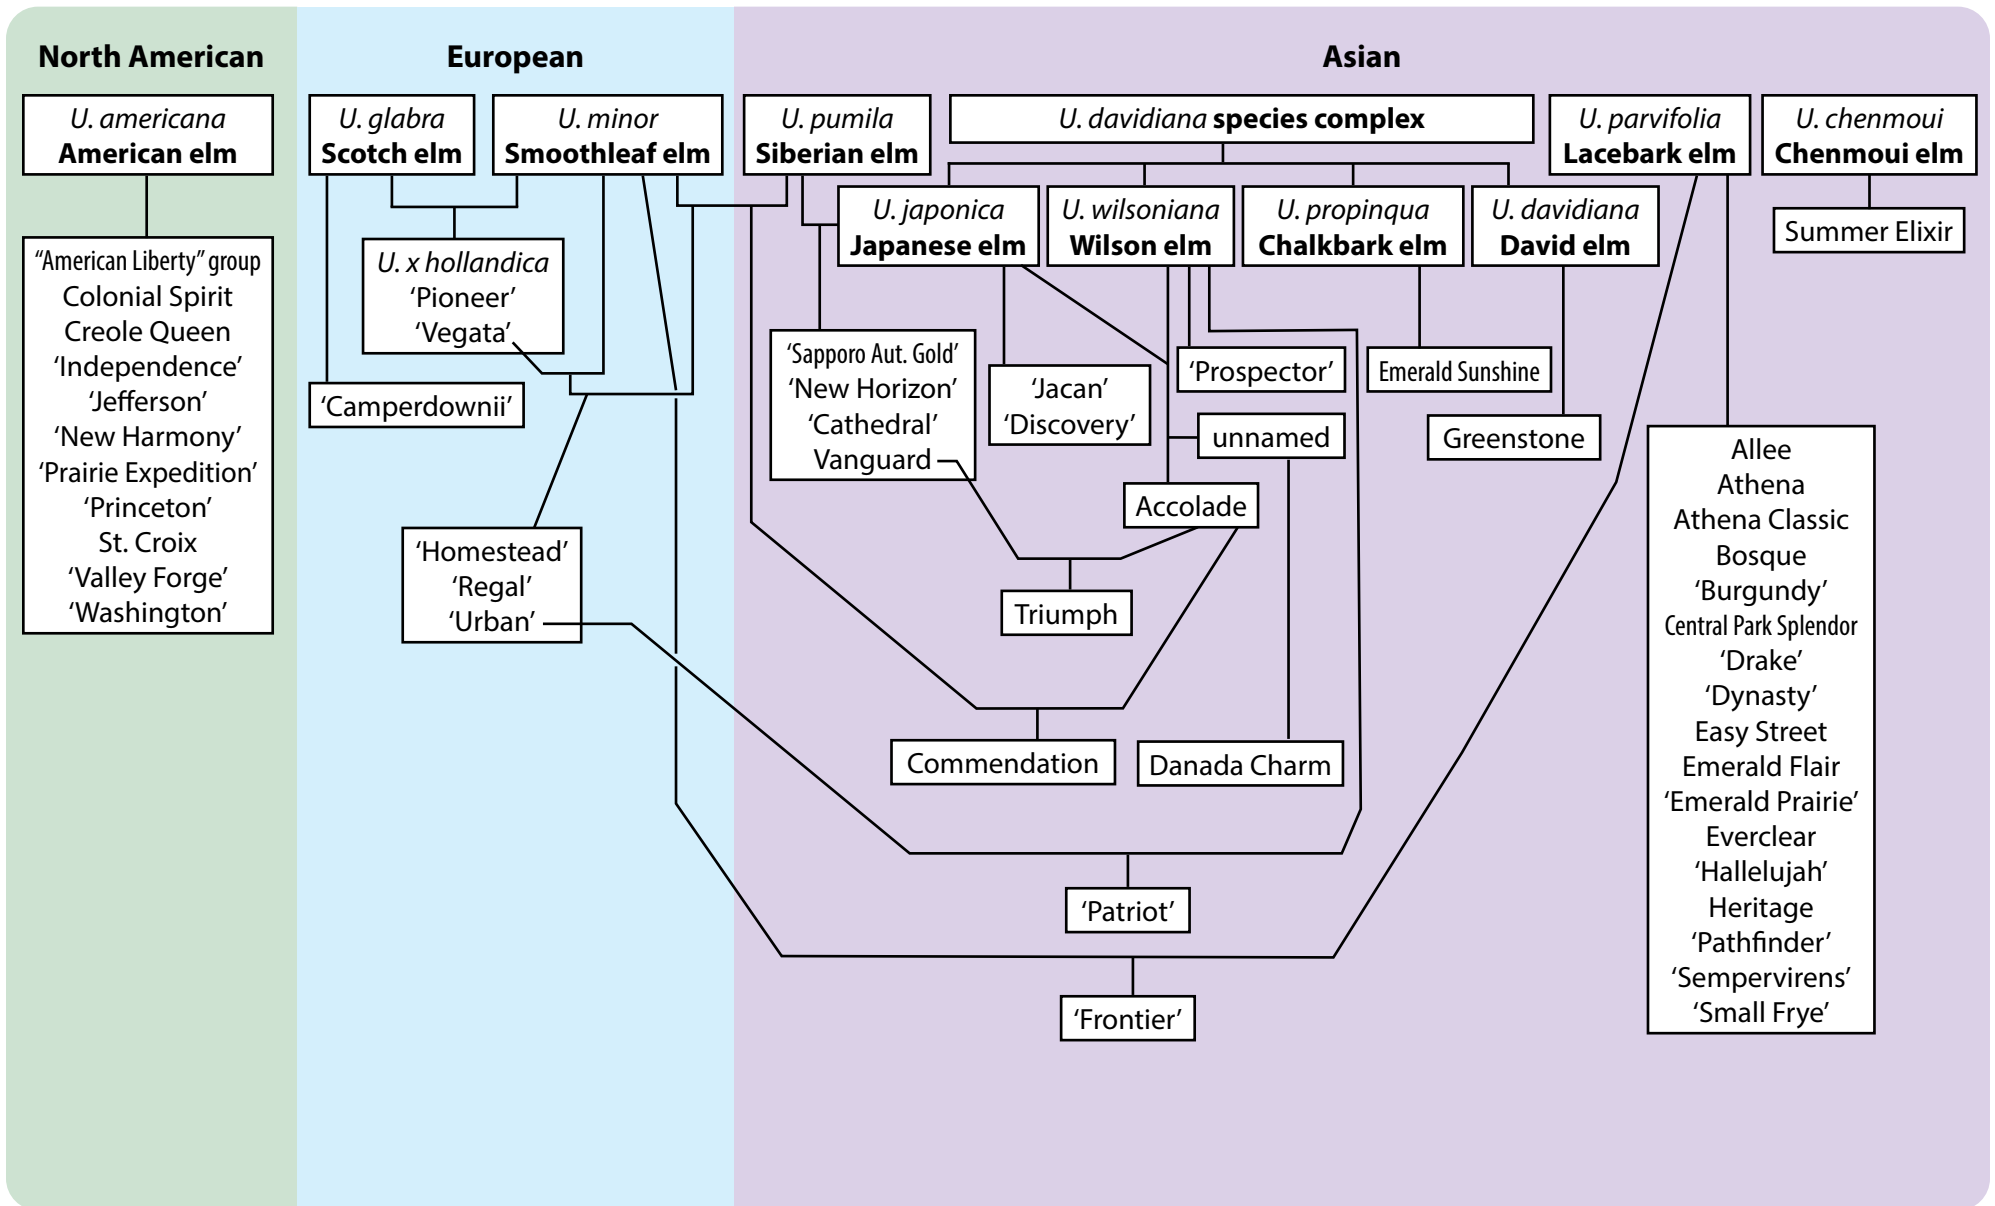

# Parentage - Elm Cultivars of Importance to the American Nursery Trade

P O Box 189 | 9500 SE 327th Ave | Boring, OR 97009  
 503-663-4128 | Fax 503-663-2121  
 Toll-Free 1-800-825-82027  
[www.jfschmidt.com](http://www.jfschmidt.com)