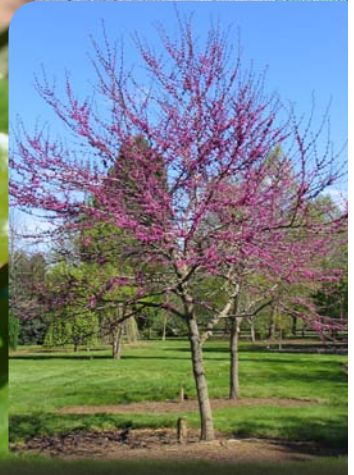

Oklahoma Redbud

Cercis texensis 'Oklahoma'

Zone: 6
Height: 20'
Spread: 25'
Shape: Upright spreading to rounded
Foliage: Glossy, thick, bright green
Fall Color: Yellow
Flower: Reddish-pink buds open to bright magenta-pink

Heat resistant foliage is deep green, bright and glossy. One of the most impressive redbuds in flower, it is more colorful than the species as its intense reddish pink buds open to a slightly brighter shade of magenta-pink.