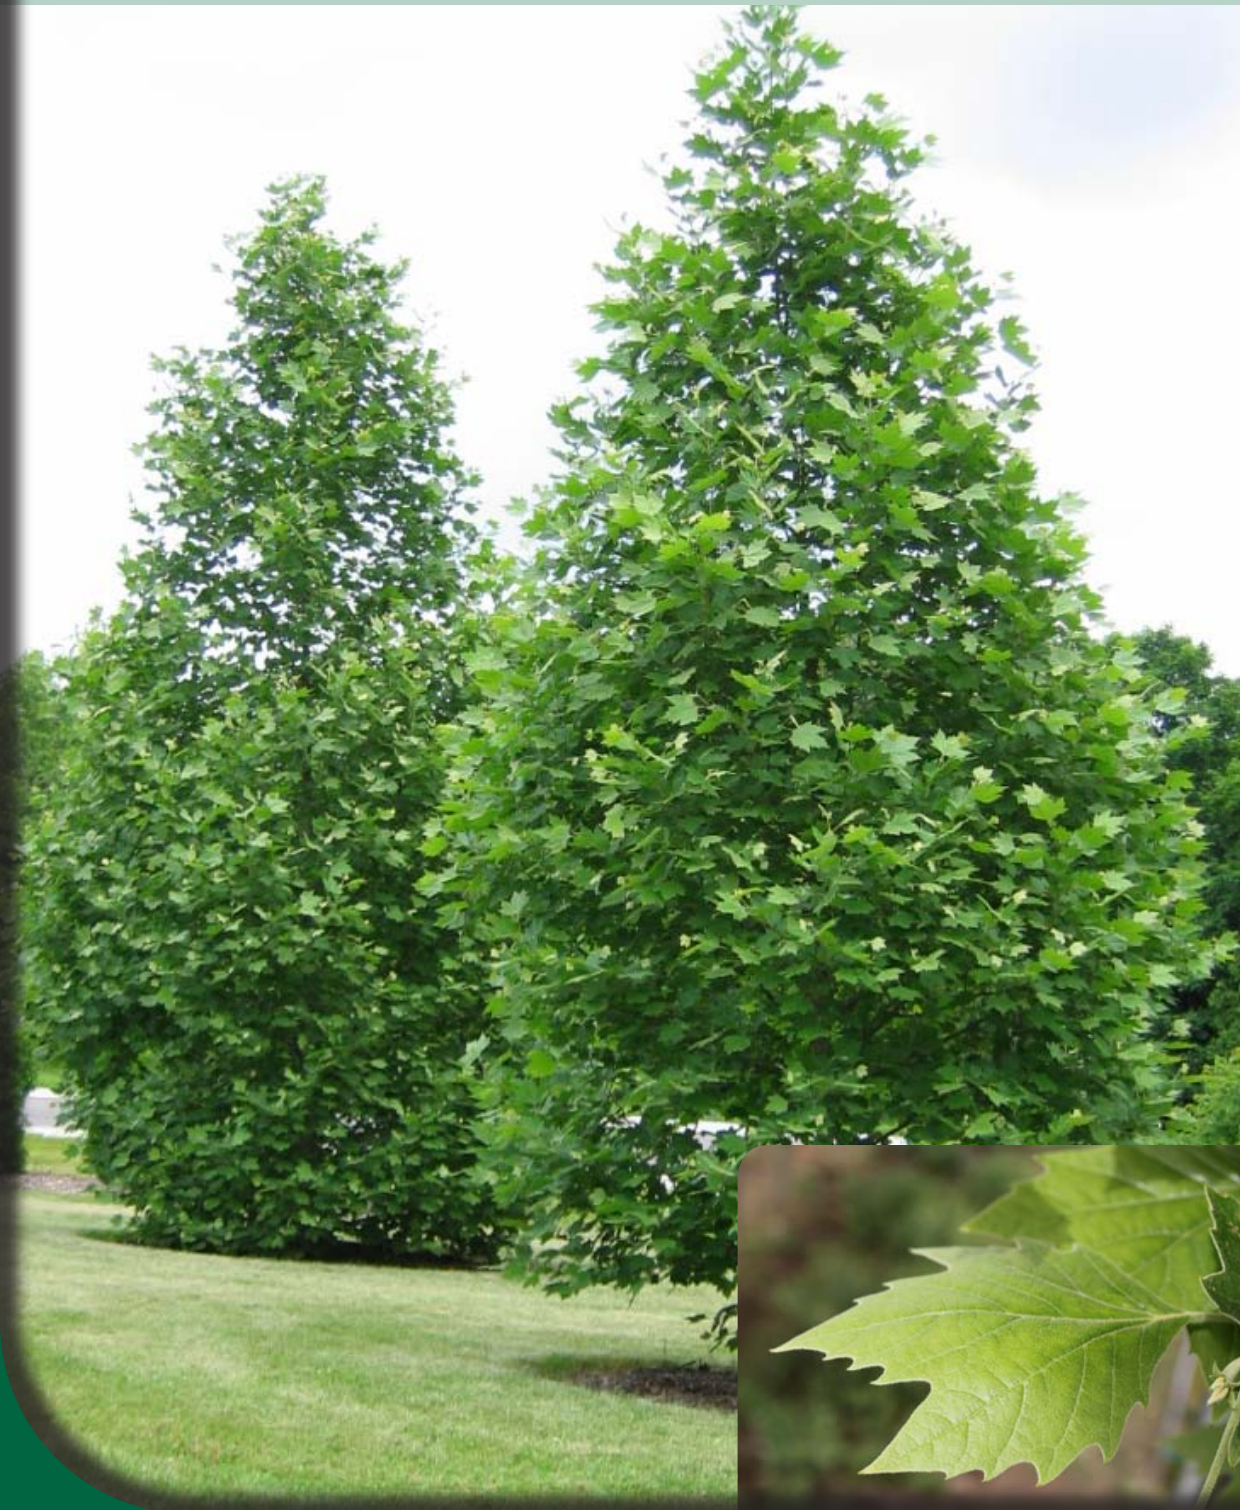

Exclamation™ Planetree

Platanus × acerifolia 'Morton Circle'

Zone: 5
Height: 55'
Spread: 35'
Shape: Upright
pyramidal
Foliage: Medium
green
Fall Color:
Yellowish

A strong central leader and upright pyramidal shape make this tree easy to grow in the nursery. A carefree performer on city streets, it is urban tolerant, anthracnose resistant, and moderately resistant to powdery mildew.