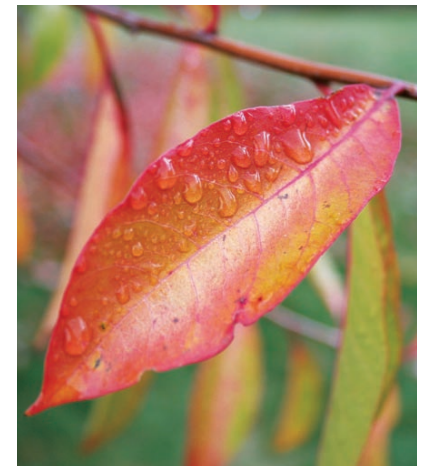

Choose these new Tupelos for color and performance

Two new selections of Black Tupelo deliver consistently bright red fall color, resistance to leaf spot, and predictable form to this versatile and adaptable North American tree.

Red Rage® Tupelo (*Nyssa sylvatica* 'Haymanred') Deep green, high gloss summer foliage turns outrageously bright red with the onset of fall weather. Discovered in southern Indiana, it has all the great features of the species plus good resistance to leaf spot and dependably brilliant fall color! Its upright pyramidal shape makes it an excellent candidate for street tree use. Height is approximately 35 feet, with a spread of about 20 feet. USDA Zone 5.

Forum® Black Tupelo (*Nyssa sylvatica* 'NXSXF' PP 11391) has an upright, conical growth habit and a strong central leader. Upright branches bear a dense canopy of lustrous dark green leaves as it reaches about 45 feet in height with a spread of 25 feet. Selected in Georgia and rated hardy through USDA Zone 6, its predictably narrow form give this selection great promise as an urban landscape tree.