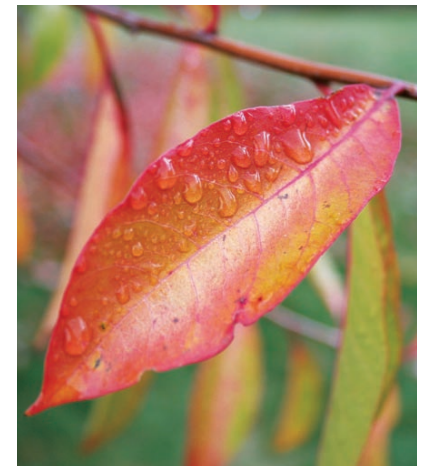

Choose these new Tupelos for color and performance

Two new selections of Black Tupelo deliver consistently bright red fall color, resistance to leaf spot, and predictable form to this versatile and adaptable North American tree.

Red Rage® Tupelo (*Nyssa sylvatica* ‘Haymanred’) Deep green, high gloss summer foliage turns outrageously bright red with the onset of fall weather. Discovered in southern Indiana, it has all the great features of the species plus good resistance to leaf spot and dependably brilliant fall color! Its upright pyramidal shape makes it an excellent candidate for street tree use. Height is approximately 35 feet, with a spread of about 20 feet. USDA Zone 5.

Forum® Black Tupelo (*Nyssa sylvatica* ‘NXSXF’ PP 11391) has an upright, conical growth habit and a strong central leader. Upright branches bear a dense canopy of lustrous dark green leaves as it reaches about 45 feet in height with a spread of 25 feet. Selected in Georgia and rated hardy through USDA Zone 6, its predictably narrow form give this selection great promise as an urban landscape tree.